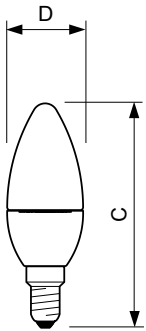

#### Product data

General Information	
Cap-Base	E14 [ E14]
EU RoHS compliant	Yes
Nominal Lifetime (Nom)	15000 h
Switching Cycle	50000X
Technical Type	5.5-40W
Light Technical	
Color Code	840 [ CCT of 4000K]
Luminous Flux (Nom)	520 lm
Color Designation	Cool White (CW)
Correlated Color Temperature (Nom)	4000 K
Luminous Efficacy (rated) (Nom)	94.55 lm/W
Color Consistency	<6
Color Rendering Index (Nom)	80
LLMF At End Of Nominal Lifetime (Nom)	70 %

## CorePro LED candles and lusters

Mechanical and Housing		Order product name	
Bulb Finish	Clear	Corepro candle ND 5.5-40W E14 840 B35 CL	
Approval and Application		EAN/UPC - Product	
Energy Efficiency Label (EEL)	A+	8718696543405	
Energy Consumption kWh/1000 h	6 kWh	Order code	
		929001206002	
Product Data		Numerator - Quantity Per Pack	
Full product code	871869654340500	1	
		Numerator - Packs per outer box	
		10	
		Material Nr. (12NC)	
		929001206002	
		Net Weight (Piece)	
		0.040 kg	

## Dimensional drawing

Product	D	C
Corepro candle ND 5.5-40W E14 840 B35 CL	35 mm	106 mm

LED ND 5.5-40W E14 840 B35 CL