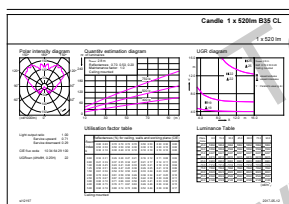

Photometric data

General Uniform Lighting