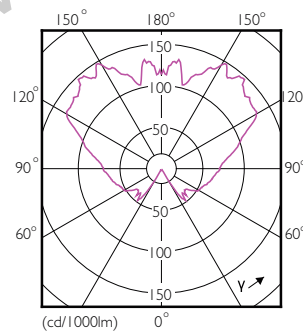

CorePro LEDcandle 40W E14 840 CL B35

CorePro LEDcandle 40W E14 840 CL B35